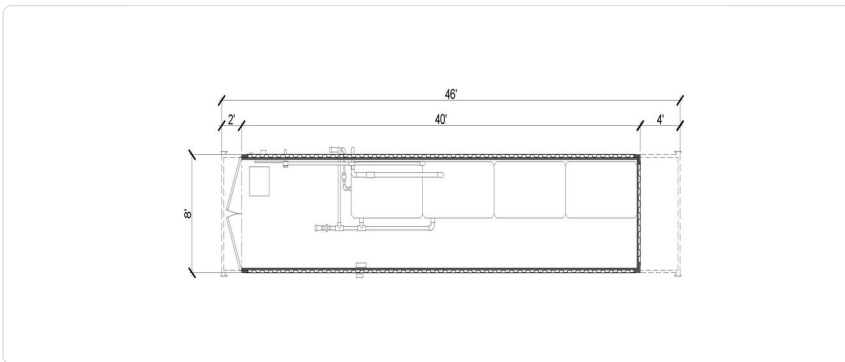

## 5,000G SEWAGE TANK

AB|SK|MB

MODEL# ST5000GCA

- Two inlets
- Three outlets
- 4 tanks
- Double doors on end
- Baseboard heaters
- Alarms, audio and visual at 75% & 90% with auto shut-off
- For rent and sale!

Stock availability may be limited and require to-be-built new construction. As-built design may vary in appearance and layout.

Prefer talking on the phone?

Give us a call.

1-888-900-2699