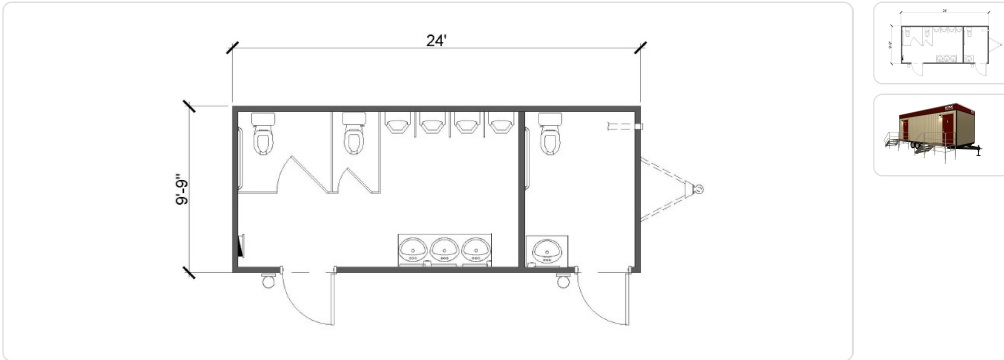

10' X 24' MOBILE LAVATORY

ON|QC|NB|NS|NL|PEI

MODEL# LVW1024CA

- 240 square feet
- 3 Water Closets
- 4 Urinals
- Easy to clean
- High-quality exterior and interior finishes
- For rent and sale!

Stock availability may be limited and require to-be-built new construction. As-built design may vary in appearance and layout.

Specifications

Square Feet	240	Square Meters	22
Size	10' x 24'	Interior Wall Finish	VCG
Flooring Material	VCT	Restrooms	2

Prefer talking on the phone?

Give us a call.

1-888-900-2699